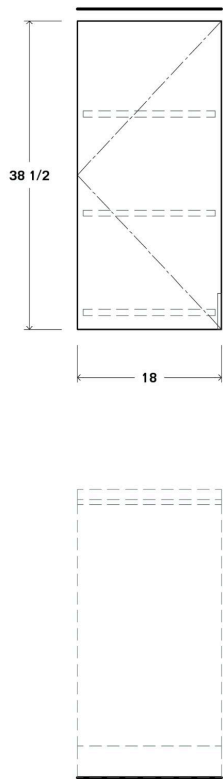

301

1 Door Upper Cab 2 ADJ Shelves

*1" clearance between shelf edge and back face of door