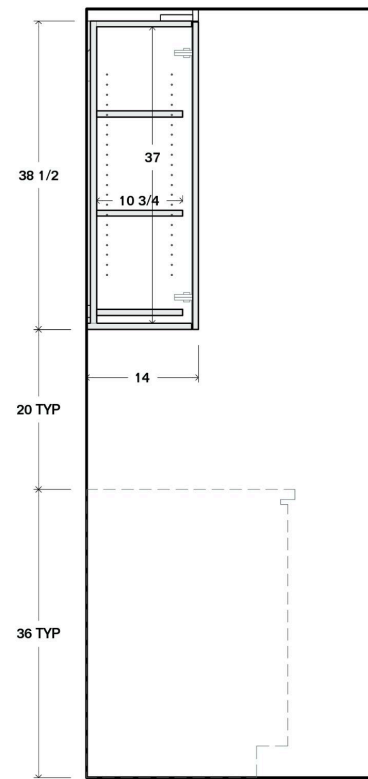

301

1 Door Upper Cab 2 ADJ Shelves

*1" clearance between shelf edge and back face of door