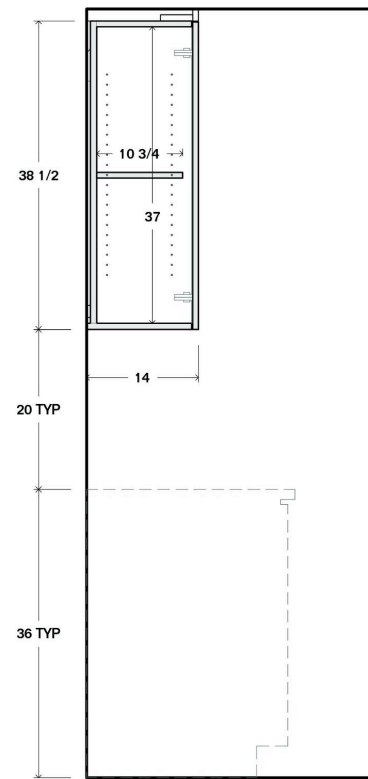

302

1 Door Upper Cab 1 ADJ Shelf

*1" clearance between shelf edge and back face of door