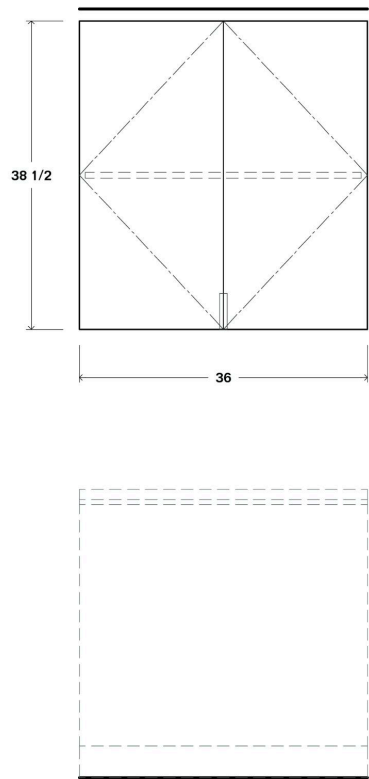

304

2 Door Upper Cab 1 ADJ Shelf

*1" clearance between shelf edge and back face of door