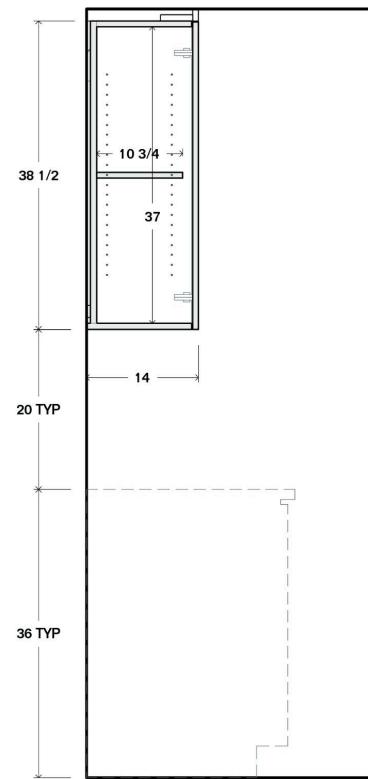

304

2 Door Upper Cab 1 ADJ Shelf

*1" clearance between shelf edge and back face of door