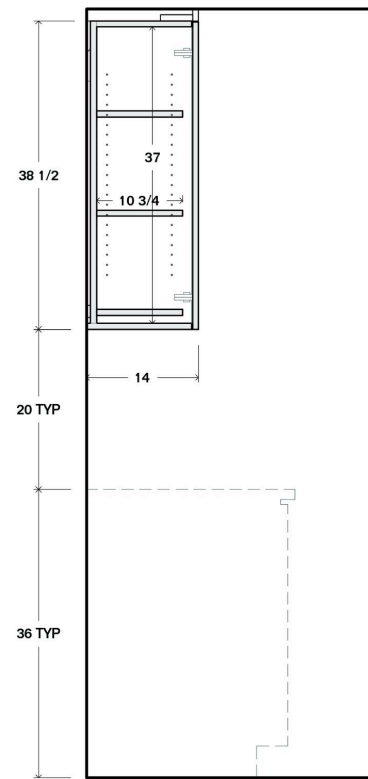

305

2 Door Upper Cab 2 ADJ Shelves

\*1" clearance between shelf edge and back face of door