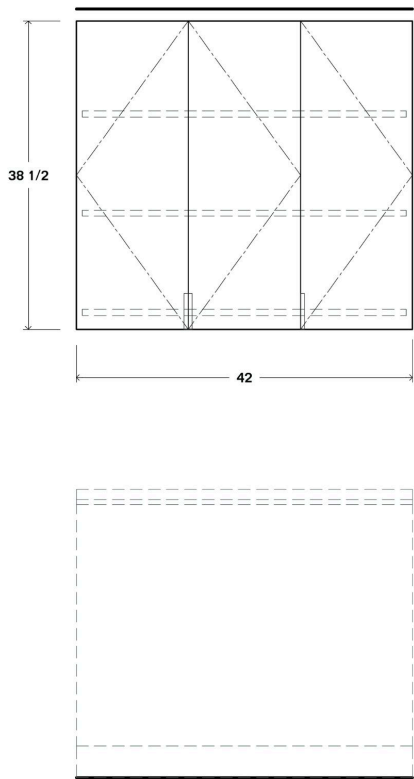

305

2 Door Upper Cab 2 ADJ Shelves

\*1" clearance between shelf edge and back face of door